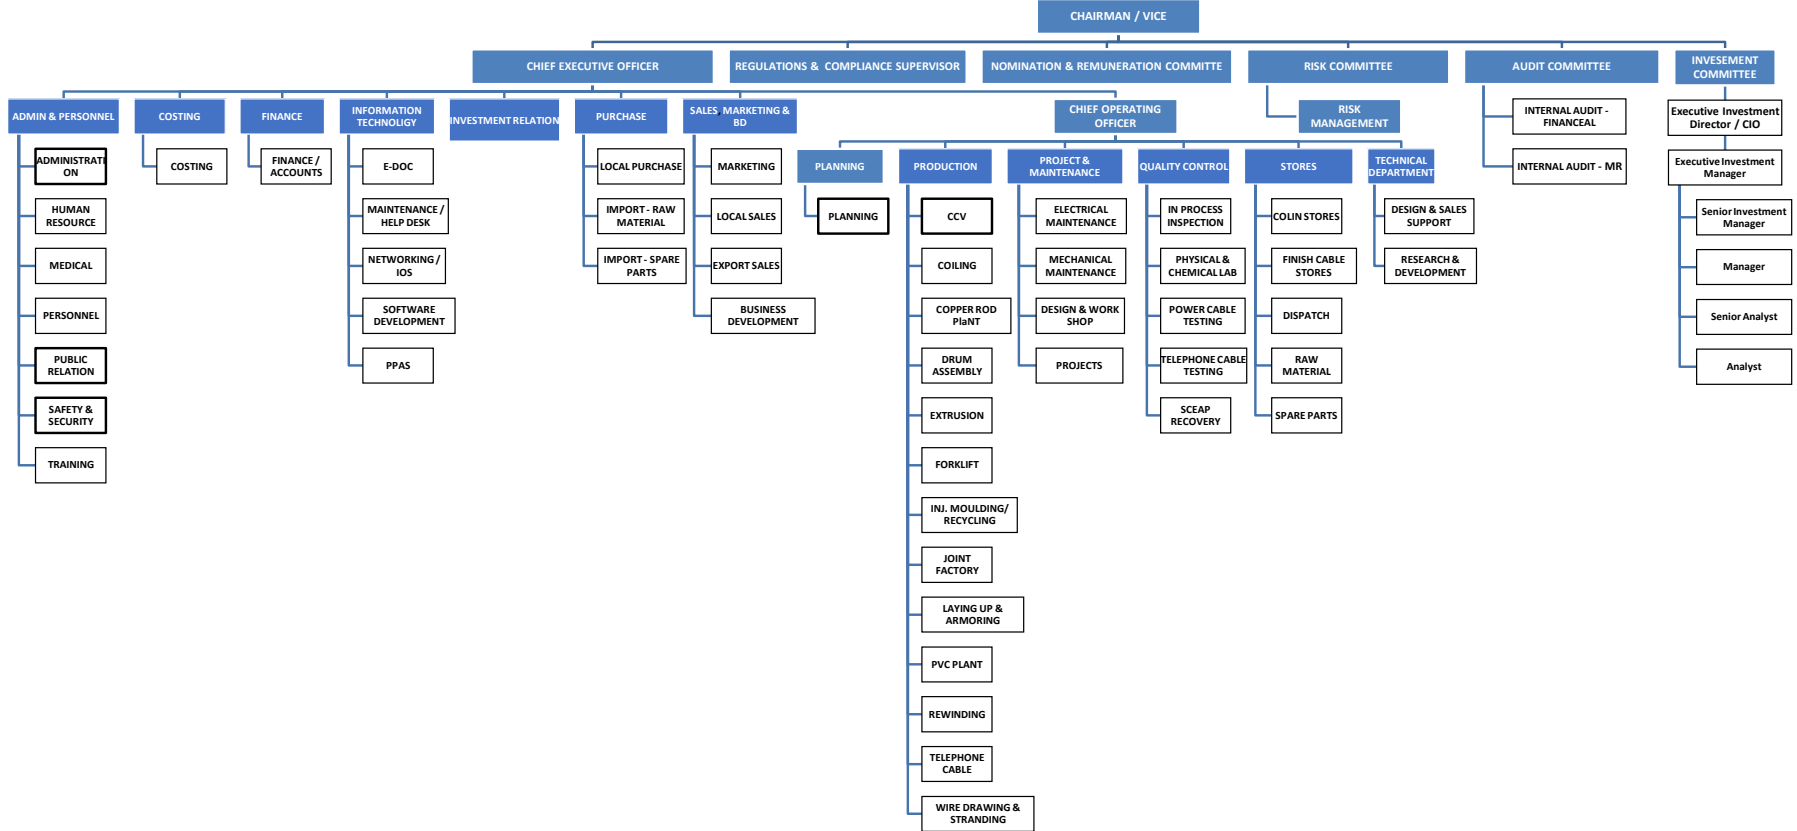

شركة مجموعة الخليج للكابلات والصناعات الكهربائية ش.م.ك.ع. - الكويت
Gulf Cables & Electrical Industries Group Co. K.S.C.P. - KUWAIT

TEL : (+965) - 24645500
FAX : (+965) - 24675305

email : info@gulfcable.com
Web : www.gulfcable.com

P. O. BOX 1196, SAFAT 13012 STATE OF KUWAIT
COMMERCIAL REGISTRATION NO. 23213, ISSUED AND PAID CAPITAL : KD. 20,993.131